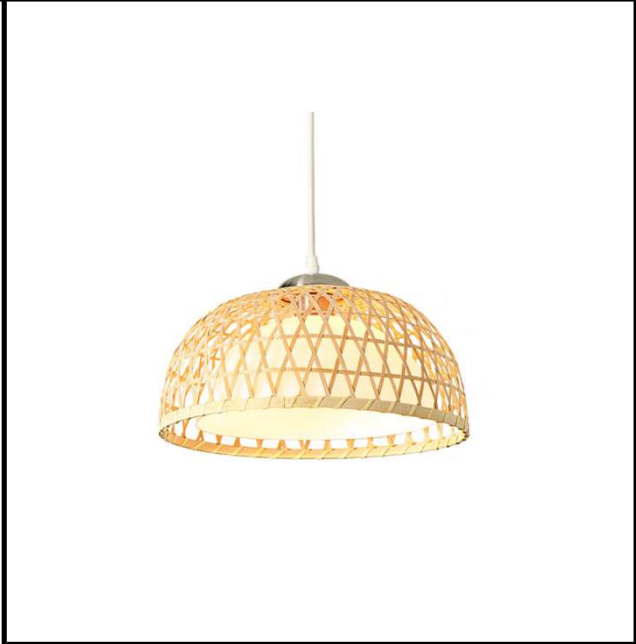

Sovitron Interior Pvt.Ltd.

<b>Model Name</b>	Bamboo Light / DLBP02-9
<b>Description</b>	Downlighter

Technical description	Image
-----------------------	-------

<b>Dimension</b>	Based on Rquirement
<b>Frame</b>	Bamboo / Cane / Kauna
<b>Color Tempertaure</b>	3000K
<b>Power</b>	9W
<b>Total Luminous Flux</b>	630 lm
<b>Efficacy</b>	70 lm/W
<b>IP rating</b>	20
<b>Color Rendering</b>	≥80
<b>Mounting</b>	Pendant
<b>Optics</b>	E 27 Holder
<b>Dimming</b>	NON-Dimmable
<b>Operating Voltage</b>	220-240 VAC
<b>Standard Lifetime</b>	L70 minimum at 50,000 burning hours